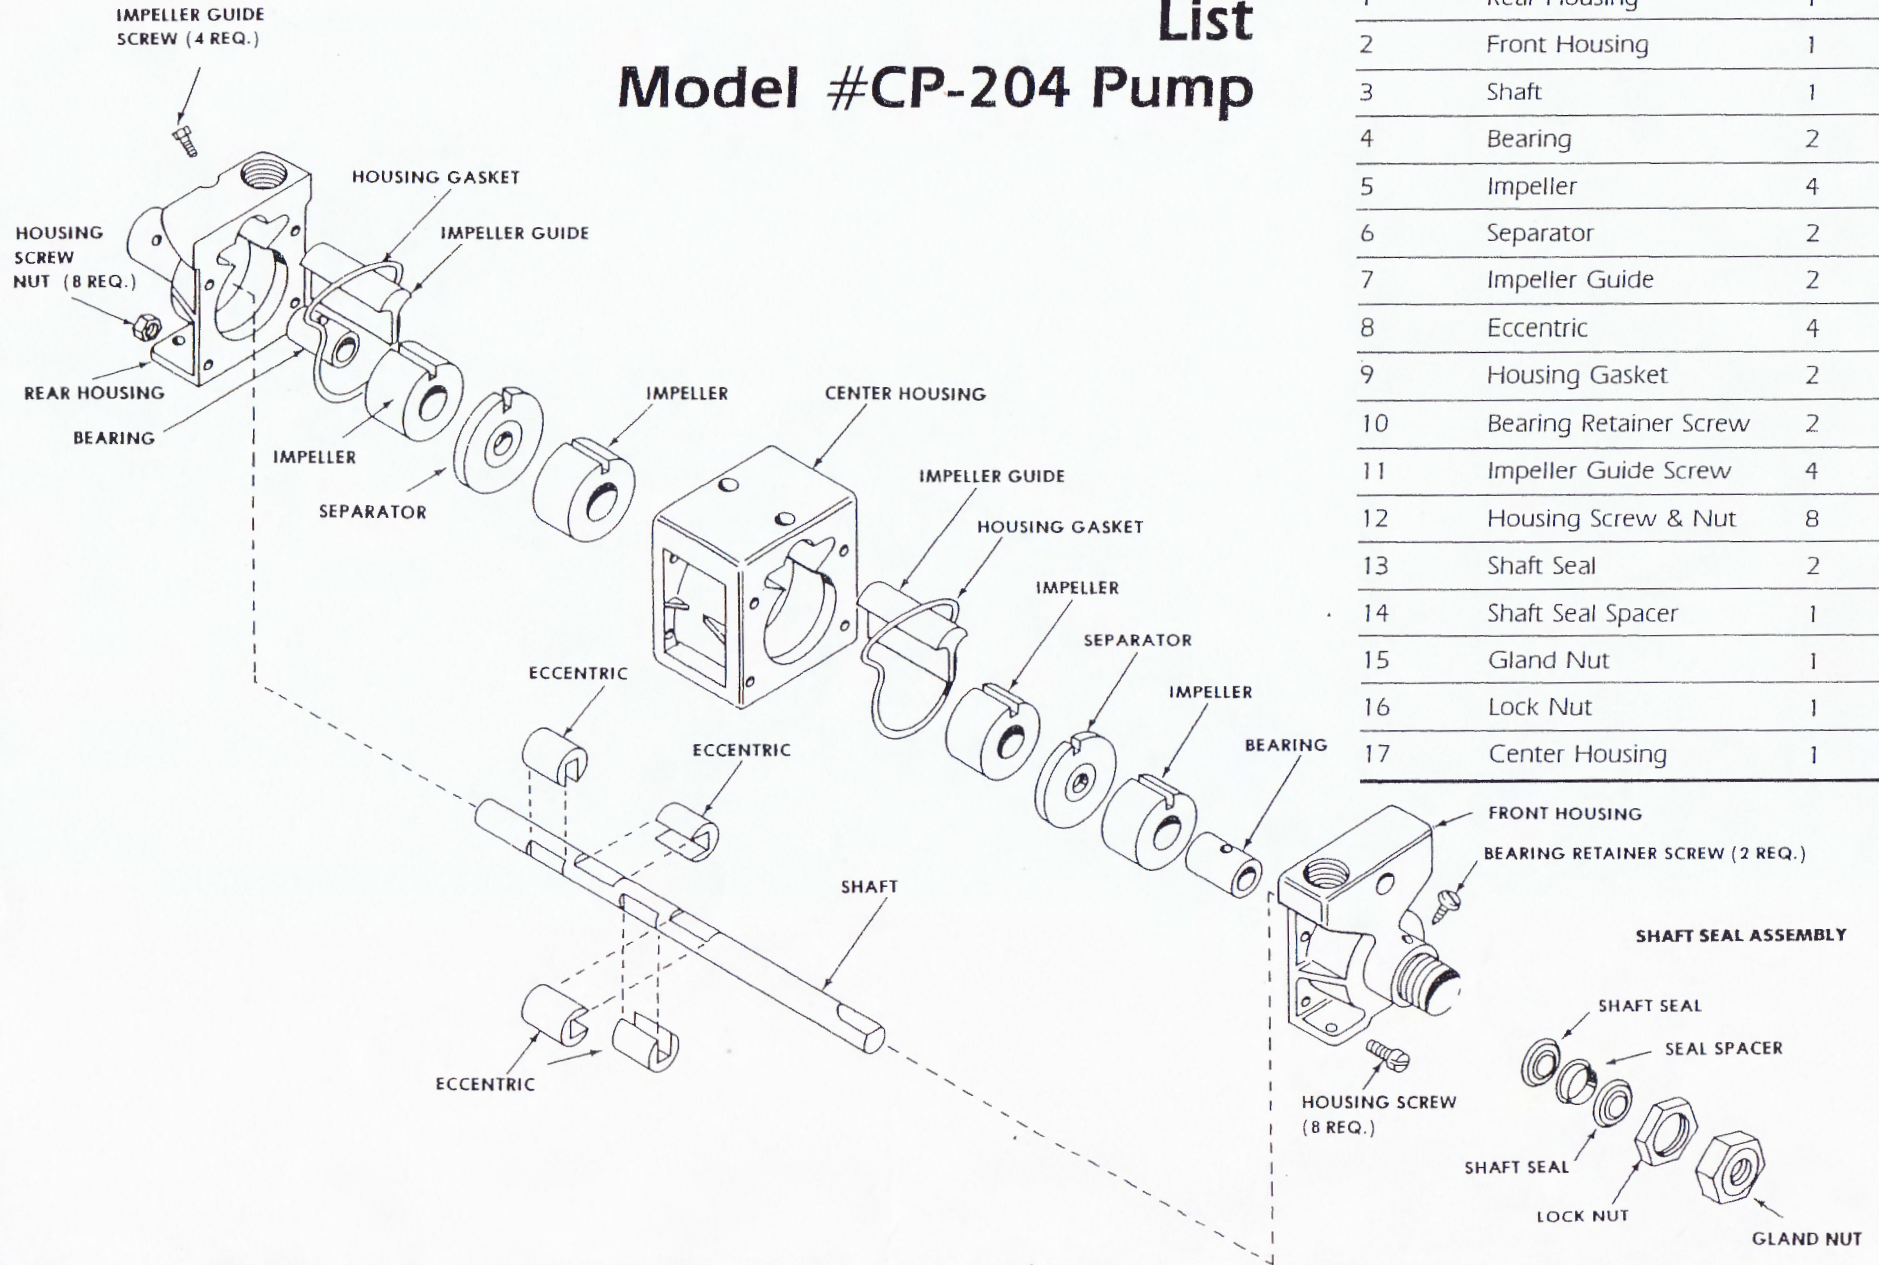

Parts List

Model #CP-204 Pump

| Part Number | Description | Amount Required |
|-------------|------------------------|-----------------|
| 1 | Rear Housing | 1 |
| 2 | Front Housing | 1 |
| 3 | Shaft | 1 |
| 4 | Bearing | 2 |
| 5 | Impeller | 4 |
| 6 | Separator | 2 |
| 7 | Impeller Guide | 2 |
| 8 | Eccentric | 4 |
| 9 | Housing Gasket | 2 |
| 10 | Bearing Retainer Screw | 2 |
| 11 | Impeller Guide Screw | 4 |
| 12 | Housing Screw & Nut | 8 |
| 13 | Shaft Seal | 2 |
| 14 | Shaft Seal Spacer | 1 |
| 15 | Gland Nut | 1 |
| 16 | Lock Nut | 1 |
| 17 | Center Housing | 1 |